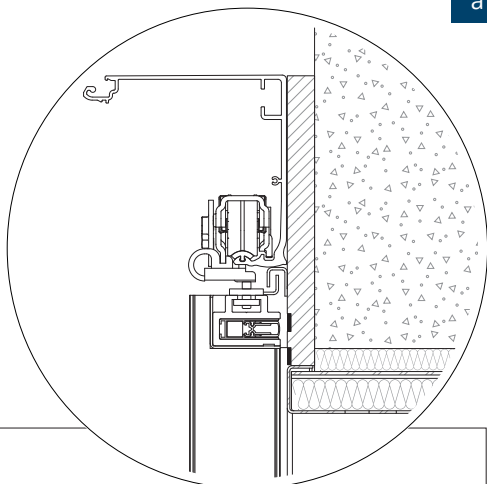

a, b, c

ASSA ABLOY SL500

GEZE POWERDRIVE

5x50 mm

5x50 mm

17

a

1