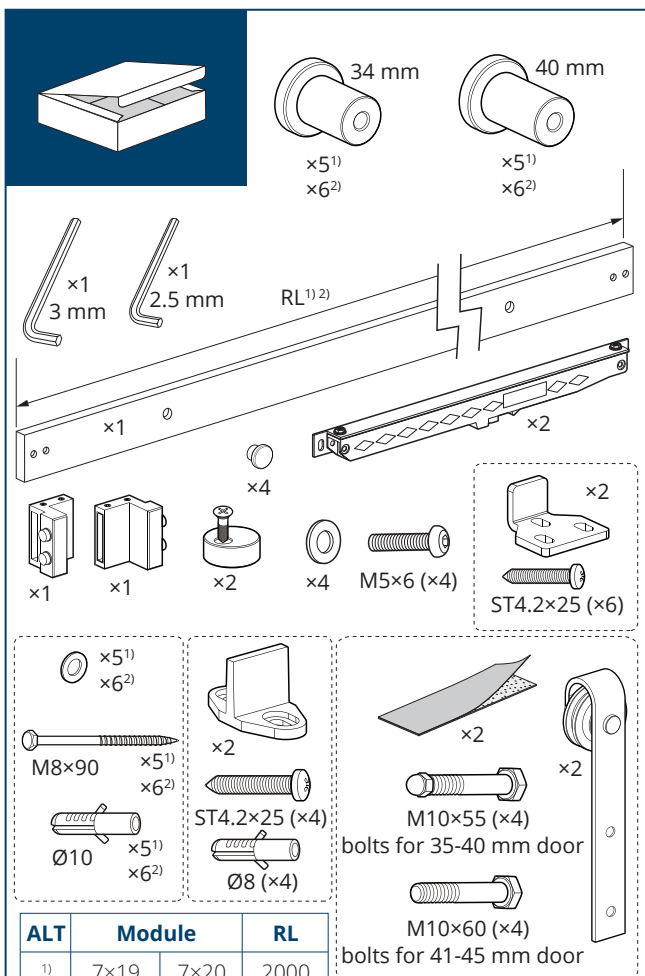

Thank you for choosing
a **JELD-WEN** product!

4 RAIL WITH STOPPERS

12 RAIL WITH 1 SOFTCLOSE

22 RAIL WITH 2 SOFTCLOSERS

ALT	Module		RL
1)	7x19	7x20	2000
1)	8x19	8x20	2000
1)	9x19	9x20	2000
2)	10x19	10x20	2400
2)	11x19	11x20	2400

4 RAIL WITH STOPPERS

12 RAIL WITH 1 SOFTCLOSE

22 RAIL WITH 2 SOFTCLOSERS

2

3

4

5

x2

5

x2

6

7

Module	X	Y
M7	144 mm	255–335 mm
M8	194 mm	304 mm
M9	244 mm	154 mm
M10	319 mm	430–480 mm
M11	369 mm	280 mm

8

9

10