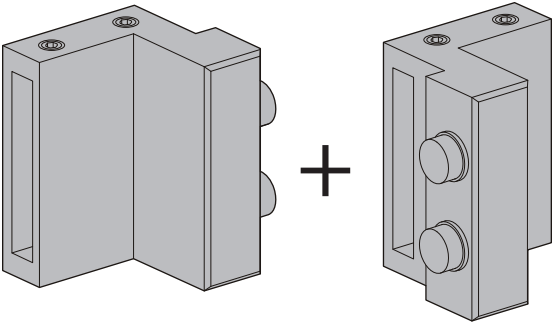

Thank you for choosing
a **JELD-WEN** product!

4 RAIL WITH STOPPERS

12 RAIL WITH 1 SOFTCLOSE

22 RAIL WITH 2 SOFTCLOSERS

ALT	Module		RL
1)	7x19	7x20	2000
1)	8x19	8x20	2000
1)	9x19	9x20	2000
2)	10x19	10x20	2400
2)	11x19	11x20	2400

4 RAIL WITH STOPPERS

12 RAIL WITH 1 SOFTCLOSE

22 RAIL WITH 2 SOFTCLOSERS

2

3

4

5

x2