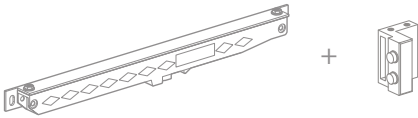

Thank you for choosing
a **JELD-WEN** product!

4 RAIL WITH STOPPERS

12 RAIL WITH 1 SOFTCLOSE

22 RAIL WITH 2 SOFTCLOSERS

ALT	Module		RL
1)	7x19	7x20	2000
1)	8x19	8x20	2000
1)	9x19	9x20	2000
2)	10x19	10x20	2400
2)	11x19	11x20	2400

4 RAIL WITH STOPPERS

12 RAIL WITH 1 SOFTCLOSE

22 RAIL WITH 2 SOFTCLOSERS

2

3

4

5

x2