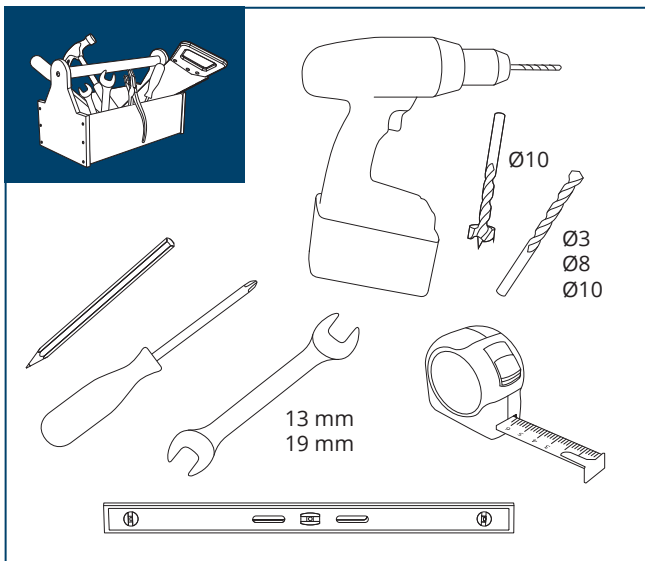

Thank you for choosing
a **JELD-WEN** product!

4 RAIL WITH STOPPERS

12 RAIL WITH 1 SOFTCLOSE

22 RAIL WITH 2 SOFTCLOSERS

ALT	Module		RL
1)	7x19	7x20	2000
1)	8x19	8x20	2000
1)	9x19	9x20	2000
2)	10x19	10x20	2400
2)	11x19	11x20	2400